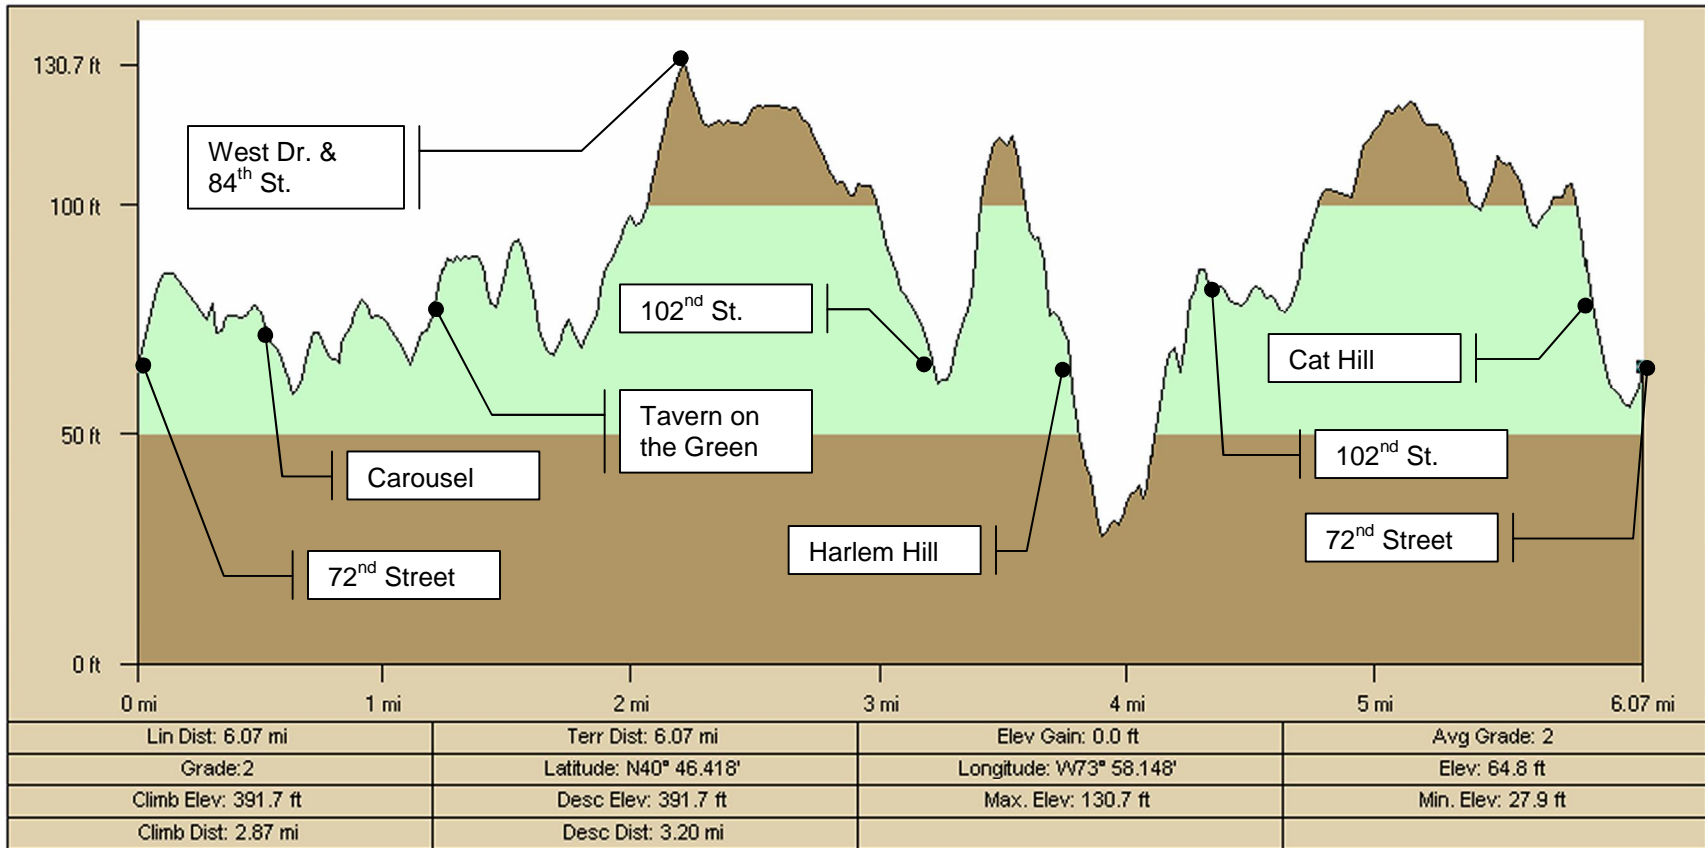

## Central Park Six-Mile Loop

(Starting at East Dr. & 72<sup>nd</sup>, Going Clockwise)

Data use subject to license.  
 © 2004 DeLorme Topo USA © 5.0.  
[www.delorme.com](http://www.delorme.com)